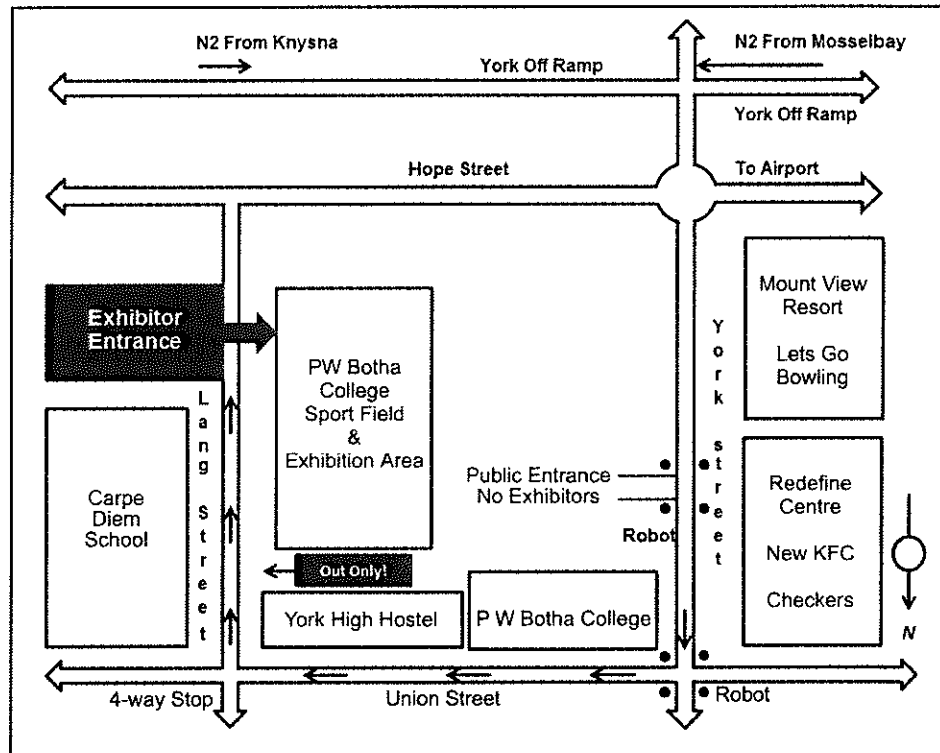

Map / Kaart

For your convenience accommodation is available at the following establishments:

- **Show premises at PW Botha College** Hostel rooms with shared ablution facilities (own bedding required). Contact Kobus Koekemoer for bookings at: E-mail: kobusk@specitics.co.za or Telephone number: 082 853-2606
- **Carpe Diem School**
Directly opposite the show venue, PW Botha College - Enquiries: Tel. (044) 874 4074 / 874 2466 or Fax no. (044) 873 2516
- **Mount View Resort & Lifestyle Village**
Affordable accommodation opposite the Show venue at the George Tourist Resort. See www.mountviewsa.co.za for rates.